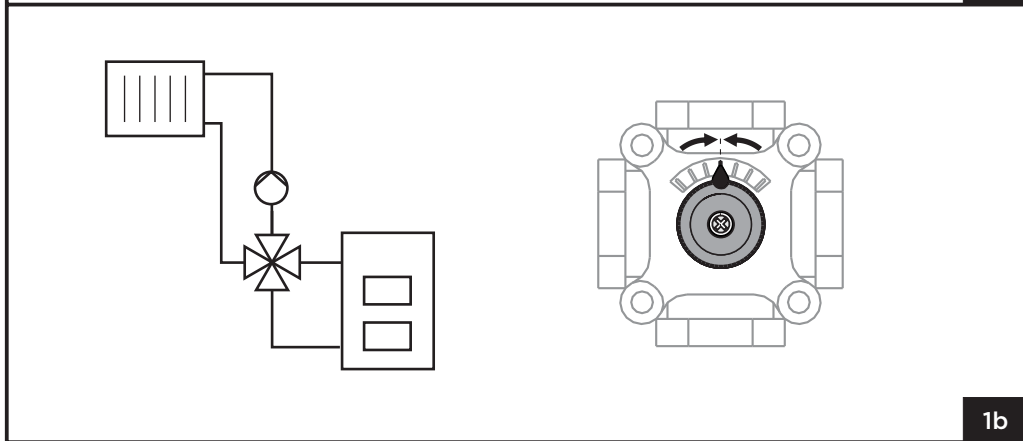

ESBE, Seltron, Somatherm, Hora, WIP,
PAW stary typ, Acaso, BRV, IMIT, IMP, IVAR,
Barberi, Valvex...

M9060032

1x		IVAR, Somatherm, Seltron
2x		ESBE G series, IMIT, IMP
2x		ESBE MG series, WIP, Acaso, Hora, Barberi, PAW, BRV, Valvex
1x		
1x		M5x12
1x		

1a

1b