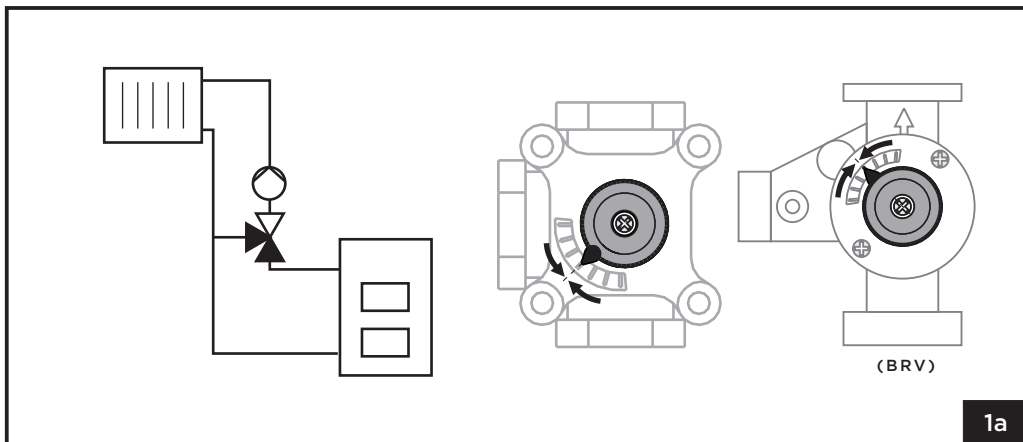

ESBE, Seltron, Somatherm, Hora, WIP,  
PAW stary typ, Acaso, BRV, IMIT, IMP, IVAR,  
Barberi, Valvex...

M9060032

1x		IVAR, Somatherm, Seltron
2x		ESBE G series, IMIT, IMP
2x		ESBE MG series, WIP, Acaso, Hora, Barberi, PAW, BRV, Valvex
1x		
1x		M5x12
1x		