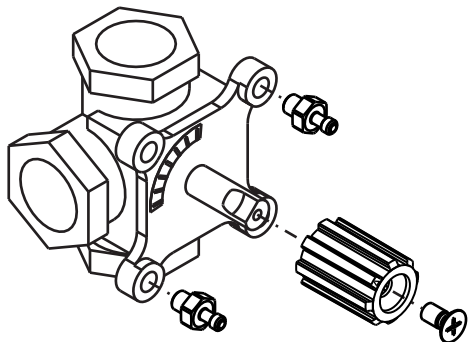

ESBE, Seltron, Somatherm, Hora, WIP,  
PAW stary typ, Acaso, BRV, IMIT, IMP, IVAR,  
Barberi, Valvex...

M9060032

1x		IVAR, Somatherm, Seltron
2x		ESBE G series, IMIT, IMP
2x		ESBE MG series, WIP, Acaso, Hora, Barberi, PAW, BRV, Valvex
1x		
1x		M5x12
1x		